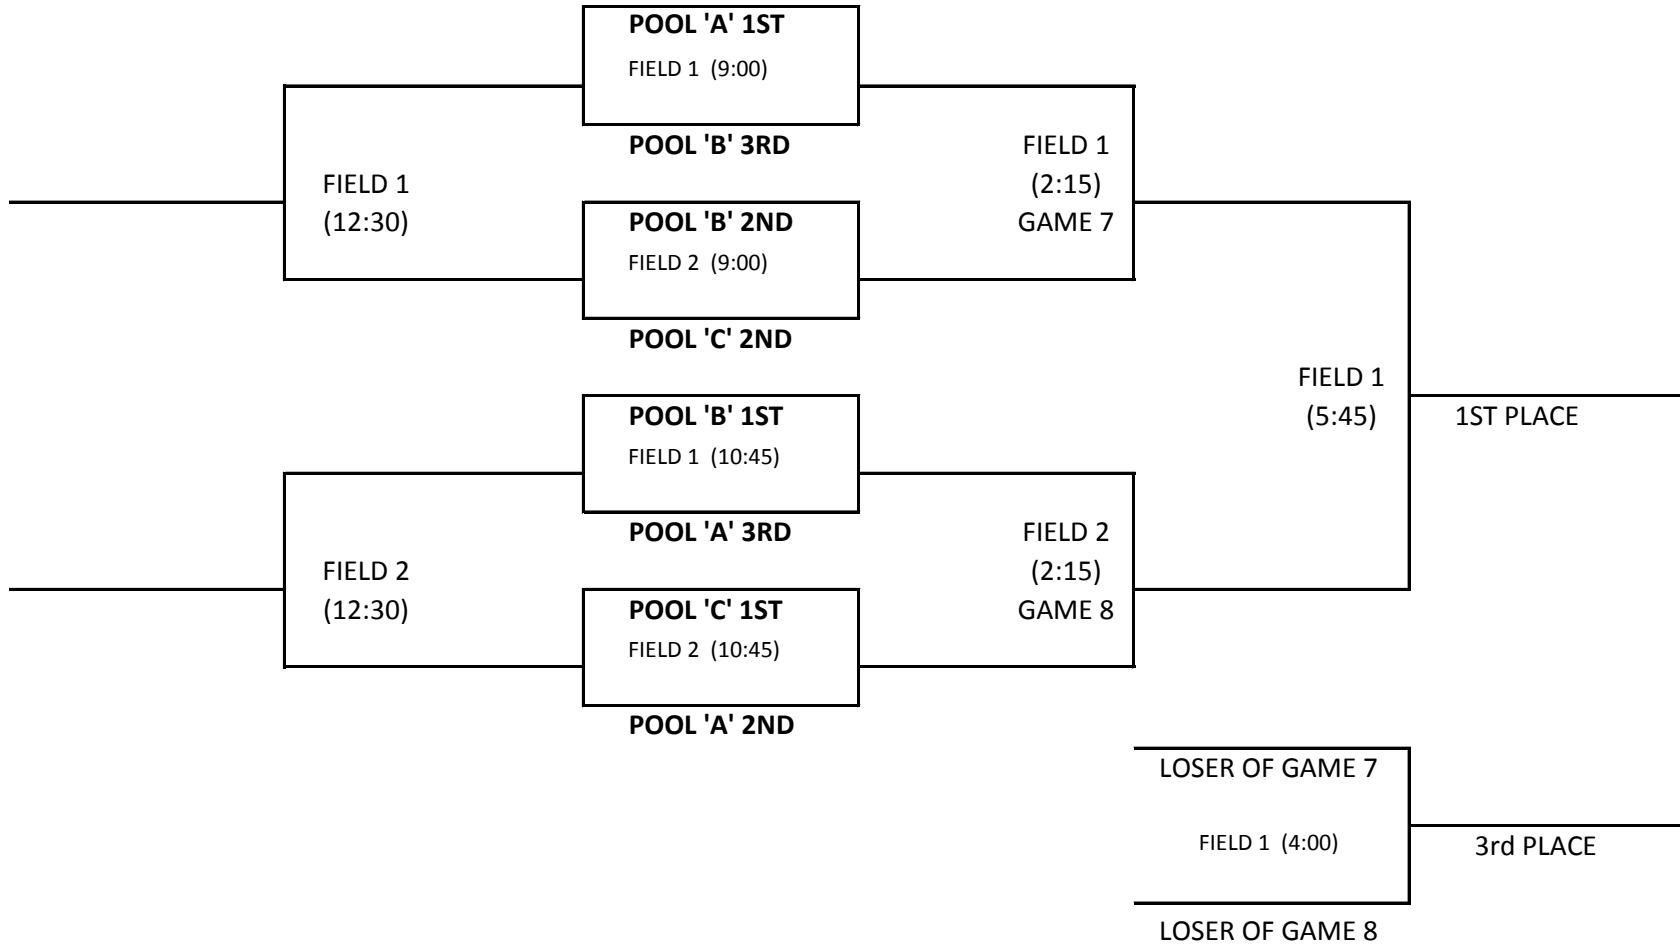

SACRED HEART BOOSTER CLUB TOURNAMENT

SUNDAY JUNE 6, 2010

10-UNDER

GOLD

SILVER

| | | | | | | |
|-------|---------|--------------|-------|----|--------------|-------|
| 10:45 | FIELD 8 | POOL 'A' 4TH | _____ | VS | POOL 'B' 4TH | _____ |
| 2:15 | FIELD 8 | POOL 'A' 4TH | _____ | VS | POOL 'C' 3RD | _____ |
| 5:45 | FIELD 7 | POOL 'C' 3RD | _____ | VS | POOL 'B' 4TH | _____ |