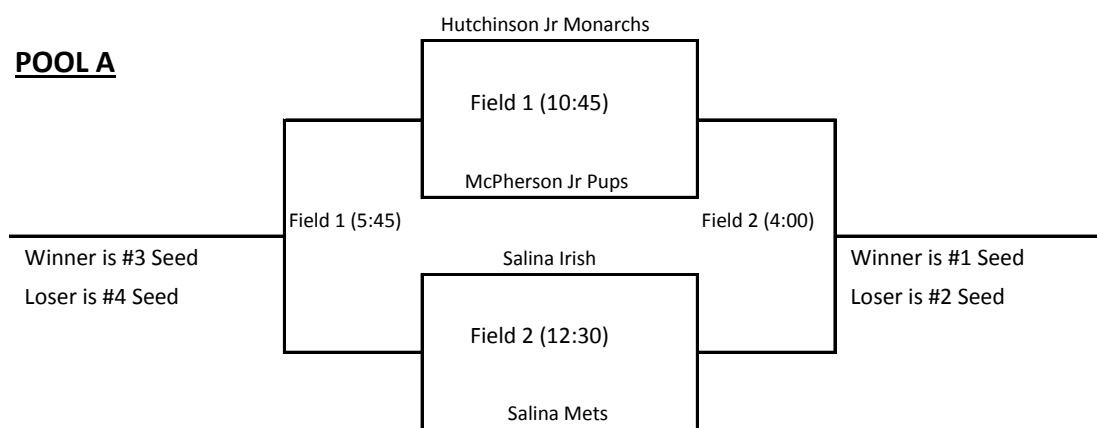

Sacred Heart Booster Club Baseball Tournament

Salina, KS
June 5-6, 2010

10-UNDER

POOL A

Hutchinson Jr Monarchs
McPherson Jr Pups
Salina Irish
Salina Mets

POOL B

Salina Diamondbacks
Salina Orioles
Manhattn Renegades
Ell-Saline Cardinals

POOL C

Salina Dirt Dawgs
Salina Cubs
Topeka Storm

SATURDAY GAMES

POOL A

POOL B

POOL C

9:00	Field 1	Salina Cubs vs Salina Dirt Dawgs
12:30	Field 1	Topeka Storm vs Salina Cubs
4:00	Field 1	Salina Dirt Dawgs vs Topeka Storm