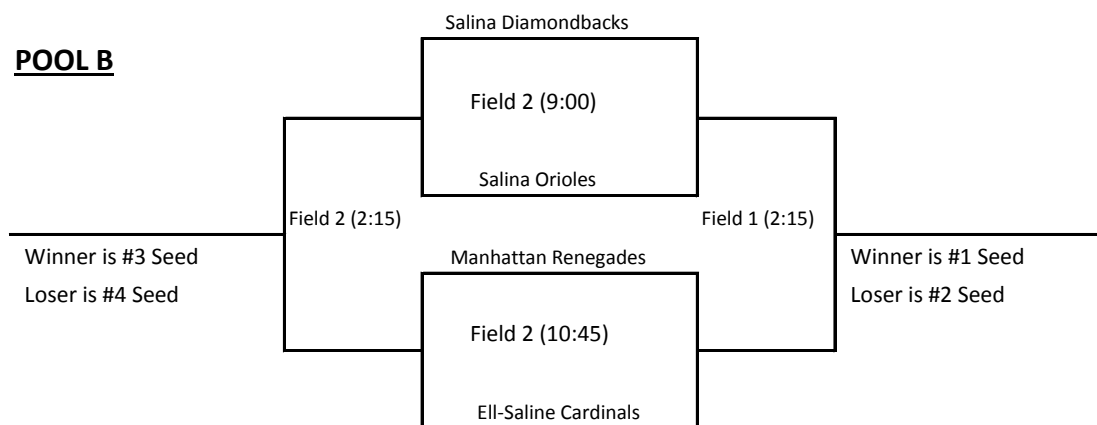

Sacred Heart Booster Club Baseball Tournament

Salina, KS
June 5-6, 2010

10-UNDER

POOL A

Hutchinson Jr Monarchs
McPherson Jr Pups
Salina Irish
Salina Mets

POOL B

Salina Diamondbacks
Salina Orioles
Manhattn Renegades
Ell-Saline Cardinals

POOL C

Salina Dirt Dawgs
Salina Cubs
Topeka Storm

SATURDAY GAMES

POOL A

POOL B

POOL C

9:00	Field 1	Salina Cubs vs Salina Dirt Dawgs
12:30	Field 1	Topeka Storm vs Salina Cubs
4:00	Field 1	Salina Dirt Dawgs vs Topeka Storm