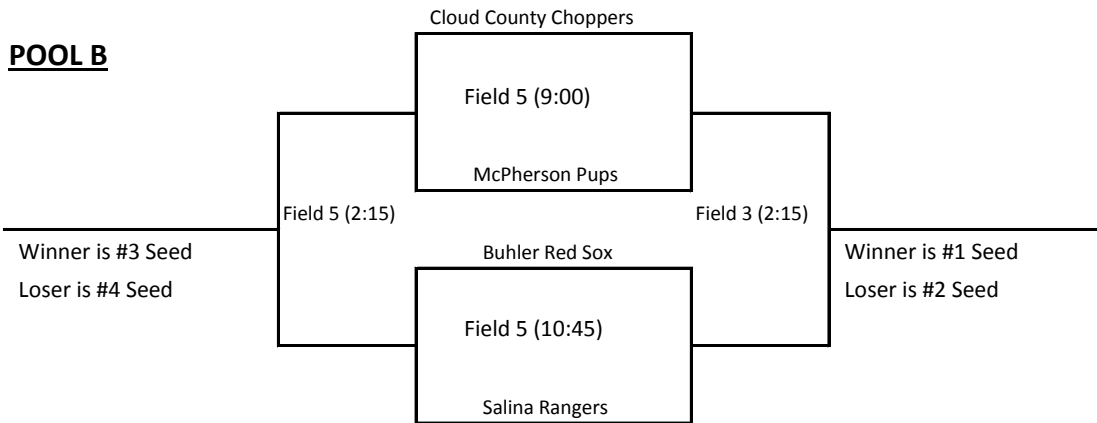

POOL B

POOL C

9:00	Field 3	Salina Yankees vs Salina Red Sox
12:30	Field 3	Salina Red Sox vs Junction City Blue Jays
4:00	Field 3	Salina Yankees vs Junction City Blue Jays