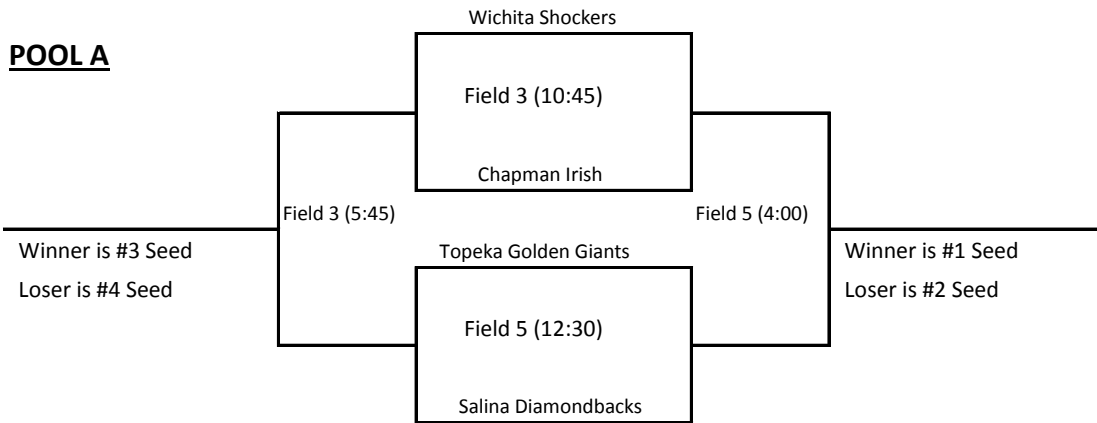

Sacred Heart Booster Club Baseball Tournament

Salina, KS
June 5-6, 2010

11-UNDER

POOL A

Wichita Shockers
Chapman Irish
Topeka Golden Giants
Salina Diamondbacks

POOL B

Cloud County Choppers
McPherson Pups
Buhler Red Sox
Salina Rangers

POOL C

Salina Yankees
Salina Red Sox
Junction City Blue Jays

SATURDAY GAMES

POOL A